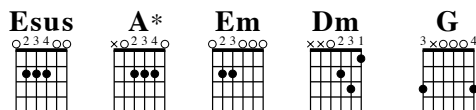

Sacrifice

PAUL BALOCHE

INTRO

A D/A G2/A D/A
(Repeat)

VERSE

A D/A A G5
Man looks on the outside, You look on the heart
A G5 D E Esus
That's where my worship has to start
A D/A A G5
Words fall short to tell You yearnings that I feel
A G5 D E Esus
I want to worship You for real, for real

CHORUS

A* Em A* Em
To truly live for You, to truly seek Your face
A* Em Dm G
To turn my heart towards You a thousand times a day
A* Em A* Em
For all eternity with every breath I take
A* Em Dm G
I want my life to be a sacrifice of praise

(1st ending)

Dm G
A sacrifice of praise to You
(Repeat Intro, Verse and Chorus)

(2nd ending)

Dm G
A sacrifice of praise to You

INSTRUMENTAL

A D/A G2/A D/A A D/A G2/A D/A

* = Preferred voicing

Sacrifice

CHORUS

A* **Em** **A*** **Em**
To truly live for You, to truly seek Your face

A* **Em** **Dm** **G**
To turn my heart towards You a thousand times a day

A* **Em** **A*** **Em**
For all eternity with every breath I take