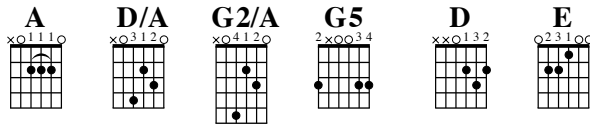

Sacrifice

PAUL BALOCHE

INTRO

A D/A G2/A D/A
(Repeat)

VERSE

A D/A A G5
Man looks on the outside, You look on the heart
A G5 D E Esus
That's where my worship has to start
A D/A A G5
Words fall short to tell You yearnings that I feel
A G5 D E Esus
I want to worship You for real, for real

CHORUS

A* Em A* Em
To truly live for You, to truly seek Your face
A* Em Dm G
To turn my heart towards You a thousand times a day
A* Em A* Em
For all eternity with every breath I take
A* Em Dm G
I want my life to be a sacrifice of praise

(1st ending)

Dm G
A sacrifice of praise to You
(Repeat Intro, Verse and Chorus)

(2nd ending)

Dm G
A sacrifice of praise to You

INSTRUMENTAL

A D/A G2/A D/A A D/A G2/A D/A

* = Preferred voicing

Sacrifice

CHORUS

A* **Em** **A*** **Em**
To truly live for You, to truly seek Your face

A* **Em** **Dm** **G**
To turn my heart towards You a thousand times a day

A* **Em** **A*** **Em**
For all eternity with every breath I take