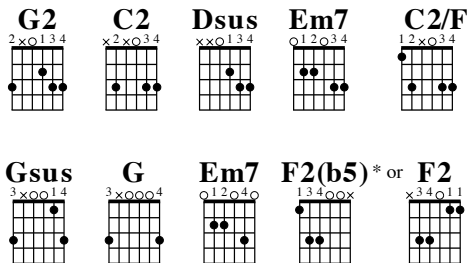

Jesus You Are

RITA BALOCHE

INTRO

G2

CHORUS

C2 Dsus
Jesus You are, You are
Em7 Dsus
Everything I'm not
C2 C2/F G
And everything that I want to be
C2 Dsus
Jesus You are, You are
Em7 Dsus
The maker of my heart
C2 C2/F G
Finish what you started in me
(Repeat)

VERSE

C2
This is the hope I have
Gsus G
It's something I cannot see
C2
You willingly gave your life
Gsus G
Willing to die for me
Em7 F2(b5) or F2 C2 Dsus
Now I believe, I believe, I believe
(Repeat Chorus and Verse)

Jesus You Are

CHORUS

Jesus You are, You are
Em7 **Dsus**
Everything I'm not
C2 **C2/F** **G**
And everything that I want to be
C2 **Dsus**
Jesus You are, You are
Em7 **Dsus**
The maker of my heart
(1st ending)
C2 **C2/F** **G**
Finish what you started in me
(Repeat Chorus)

CHORUS

Jesus You are, You are
Em7 **Dsus**
Everything I'm not
C2 **C2/F** **G**
And everything that I want to be
C2 **Dsus**
Jesus You are, You are
Em7 **Dsus**
The maker of my heart
C2 **C2/F** **G2**
Finish what you started