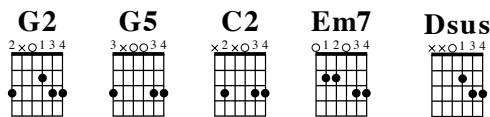

Face To Face

PAUL BALOCHE, MARC BYRD & STEVE HINDALONG

INTRO

G2

We will see the glory of the Lord

(Repeat)

G5 C2 Em7 Dsus G5 C2 Em7 Dsus

VERSE 1

Em7

Dsus

Be strong in the Lord and do not fear

Em7*

Cmaj7*

Dsus

G5 G5/F#

We will see the glory of the Lord

Em7*

Cmaj7*

Dsus

G5

We will see the glory of the Lord

* = Preferred voicing

Face To Face

CHORUS

INSTRUMENTAL

Em7* Cmaj7* Dsus G5 Em7* Cmaj7* Dsus G5

VERSE 3

G5 C2
The eyes of the blind will open
Em7 Dsus
The ears of the deaf will hear
G5 C2
The tongue of the mute will shout for joy
Em7 Dsus
And the Lord will cause the lame to leap like deer
Em7* Cmaj7* Dsus G5 G5/F#
We will see the glory of the Lord
Em7* Cmaj7* Dsus G5
We will see the glory of the Lord
Em7* Cmaj7* Dsus G5 G5/F#
We will see the glory of the Lord
Em7* Cmaj7* Dsus G5
We will see the glory of the Lord
(Repeat Chorus)