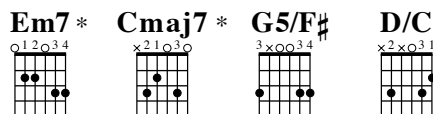

Em7

Dsus

Be strong in the Lord and do not fear

Em7*

Cmaj7*

Dsus

G5 G5/F#

We will see the glory of the Lord

Em7*

Cmaj7*

Dsus

G5

We will see the glory of the Lord

* = Preferred voicing

Face To Face

CHORUS

INSTRUMENTAL

Em7* Cmaj7* Dsus G5 Em7* Cmaj7* Dsus G5

VERSE 3

G5 C2
The eyes of the blind will open
Em7 Dsus
The ears of the deaf will hear
G5 C2
The tongue of the mute will shout for joy
Em7 Dsus
And the Lord will cause the lame to leap like deer
Em7* Cmaj7* Dsus G5 G5/F#
We will see the glory of the Lord
Em7* Cmaj7* Dsus G5
We will see the glory of the Lord
Em7* Cmaj7* Dsus G5 G5/F#
We will see the glory of the Lord
Em7* Cmaj7* Dsus G5
We will see the glory of the Lord
(Repeat Chorus)