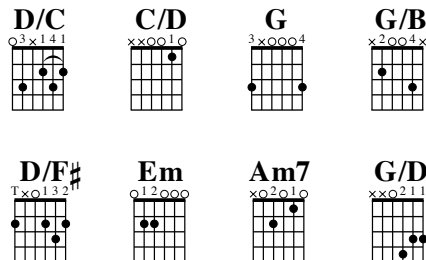

But For Your Grace (with Amazing Grace)

RITA BALOCHE

INTRO

D/C C/D G D/C C/D G

CHORUS

D/C C/D G
But for Your grace I could not be saved
G/B D/C C/D G
But for Your grace I would go my way
G D/F# Em
I'm forever grateful
G/B D/C C Am7
That You have been faithful to me, Lord
G/D C/D G
For Your amazing grace
(Repeat)

AMAZING GRACE

Ab Db/Ab Ab
Amazing grace, how sweet the sound
Ab Eb/G
That saved a wretch like me
Fm Fm/Eb Db Ab/C
I once was lost but now I'm found
Bbm7 Bbm7/Eb Ab
Was blind but now I see

INSTRUMENTAL

Eb/Db Db/Eb Ab Ab/C
Eb/Db Db/Eb Ab Ab/G
Fm Fm/Eb Eb/Db Db
Bbm Ab/Eb Db/Eb Ab

But For Your Grace (with Amazing Grace)

CHORUS

Ab **Eb/Db** **Db/Eb** **Ab**
 But for Your grace I could not be saved
Ab/C **Eb/Db** **Db/Eb** **Ab**
 But for Your grace I would go my way
Ab **Eb/G** **Fm**
 I'm forever grateful
Ab/C **Eb/Db** **Db** **Bbm7**
 That You have been faith- ful to me, Lord
Ab/Eb **Db/Eb** **Fm**
 For Your amazing grace
 Dbm/E **Ab/Eb**
 For Your amazing grace
 Db/Eb **Ab**
 For Your amazing grace

Eb/Db **Db/Eb** **Ab**

Capo 1st fret

Ab	Db/Ab	Eb/G	Fm	Fm/Eb	Db	Ab/C
G	C/G	D/F#	Em	Em/D	C	G/B
Bbm7	Bbm7/Eb	Eb/Db	Db/Eb	Ab/Eb	Dbm/E	
Am7	Am7/D	D/C	C/D	G/D	Cm/Eb	